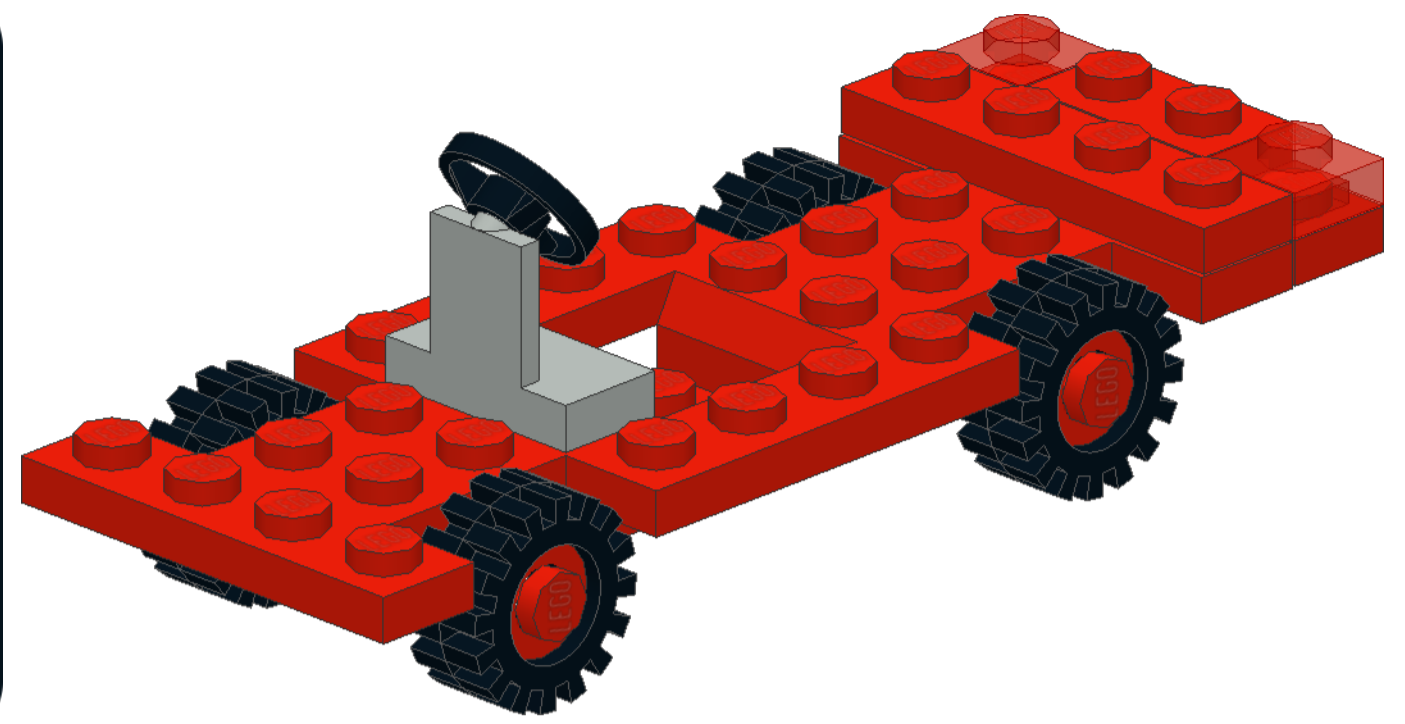

1

- 2x (black axle with red bush)
- 2x (red 1x5 Technic beam)
- 2x (red 1x7 Technic beam)
- 1x (red 1x11 Technic beam)
- 4x (black rubber tire)
- 1x (red 1x2 Technic beam)
- 1x (grey steering knuckle)
- 2x (red 1x1 Technic brick)

2

- 1x (red 1x3 Technic beam)
- 1x (red 1x5 Technic beam)
- 1x (red 1x7 Technic beam)
- 2x (red 1x3 Technic beam)
- 2x (red 1x3 Technic beam)
- 6x (red 1x2 Technic beam)
- 1x (grey axle connector)
- 1x (grey axle connector)
- 1x (red 1x2 Technic beam)
- 2x (yellow 1x2 Technic light)
- 2x (red 1x2 Technic beam)
- 1x (red 1x3 Technic beam)
- 1x (red 1x1 Technic brick)

4

- 2x (blue 1x2 Technic Technic connector)
- 2x (red 1x7 Technic beam)